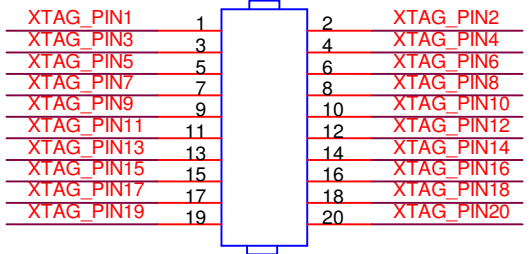

AtomicPi 2mm 20 pin connector

J1

2mm FEMALE HEADER 10X2

xTAG3 0.1" 20 pin connector

J2

0.1" FEMALE HEADER 10X2

Title		
xTAG3 cable		
Size	Document Number	Rev
A	<Doc>	1
Date:	Thursday, February 07, 2019	Sheet 2 of 2
	2	1