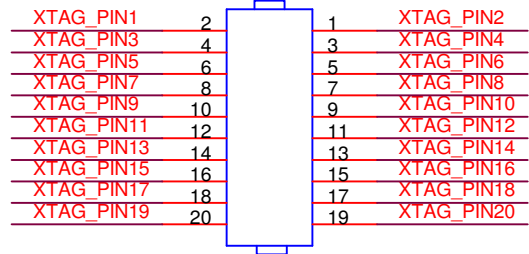

AtomicPi 2mm 20 pin connector

J1

2mm FEMALE HEADER 10X2

xTAG3 0.1" 20 pin connector

J2

0.1" FEMALE HEADER 10X2

Title		
xTAG3 cable		
Size	Document Number	Rev
A	<Doc>	1
Date:	Thursday, February 07, 2019	Sheet 2 of 2
	2	1